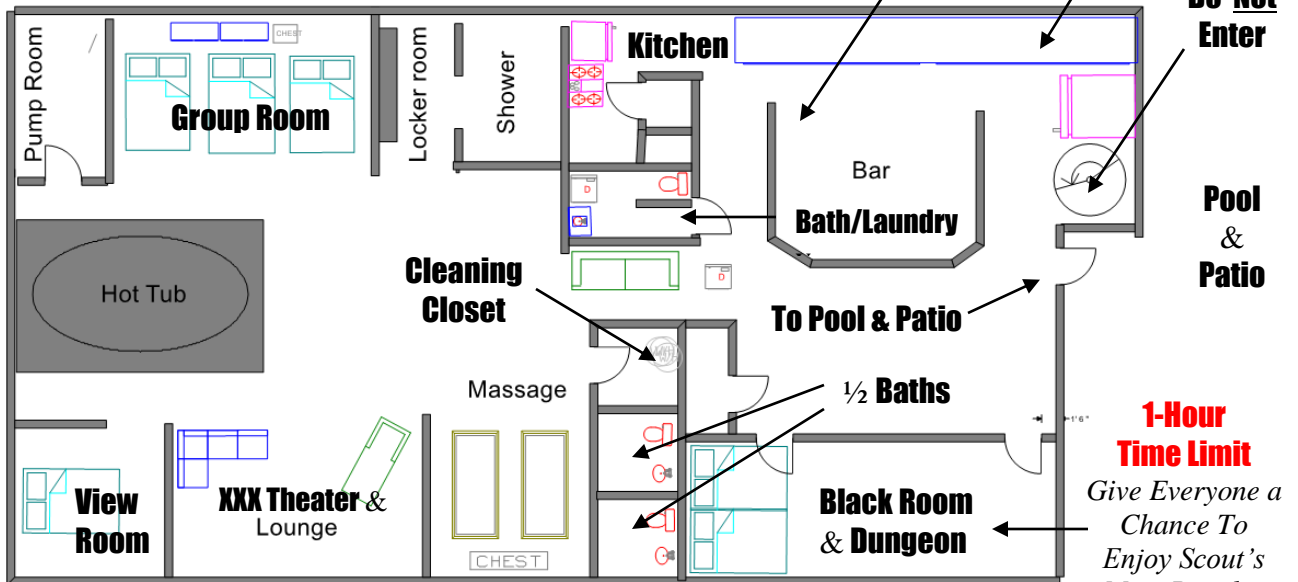

Party at Scout's
 6659 National Pike
 New Salem, PA 15468
 Floor Plan

To Orchard
 ↑

To Pond
 ←

90'0"

Smoking Deck

Rear Exit
**KEEP DOOR
 CLOSED**

Fall/Winter
 Entrance & Exit

Upper Level
 4,320 SF

Self-Serve
 Bar

48'0"

48'0"

Office
 Do Not
 Enter

Pool
 &
 Patio

**1-Hour
 Time Limit**
 Give Everyone a
 Chance To
 Enjoy Scout's
 Most Popular
 Playroom.

Lower Level
 4,320 SF