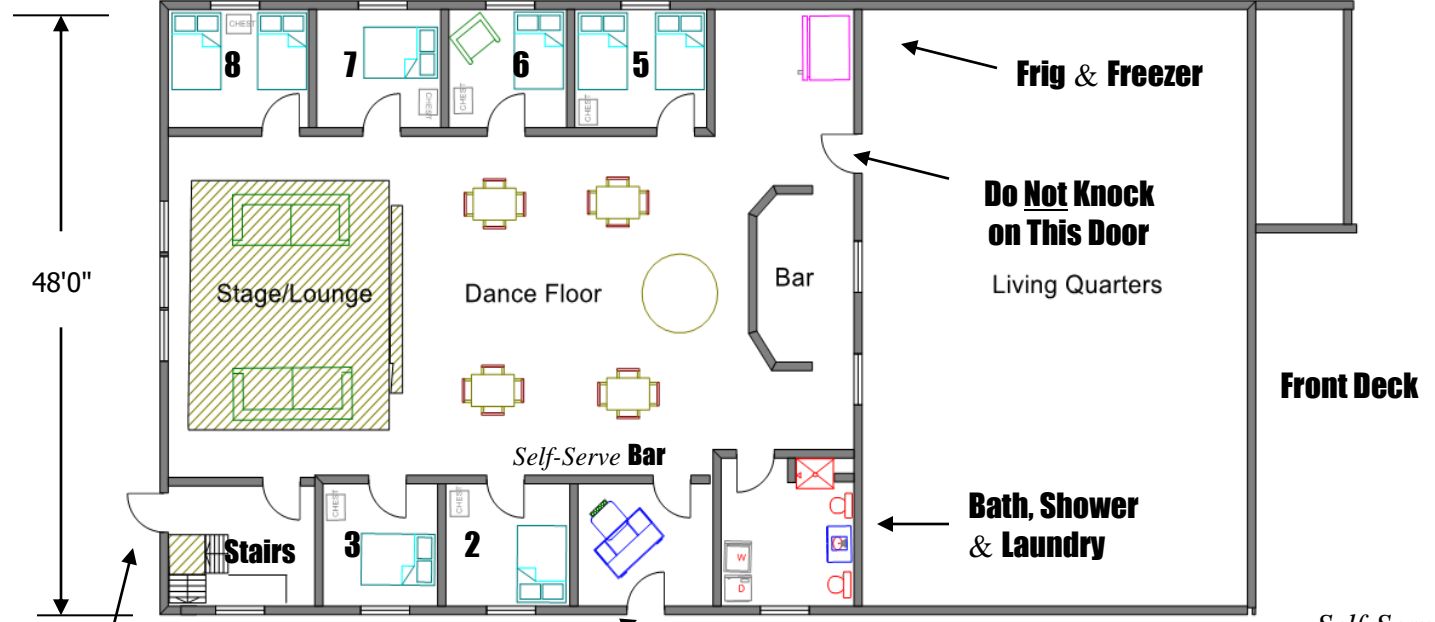

Party at Scout's
 6659 National Pike
 New Salem, PA 15468
 Floor Plan

To Orchard
 ↑

To Pond
 ←

90'0"

Smoking Deck

Rear Exit
**KEEP DOOR
 CLOSED**

Fall/Winter
 Entrance & Exit

Upper Level
 4,320 SF

Self-Serve
 Bar

48'0"

48'0"

Office
 Do Not
 Enter

Pool
 &
 Patio

**1-Hour
 Time Limit**
 Give Everyone a
 Chance To
 Enjoy Scout's
 Most Popular
 Playroom.

Lower Level
 4,320 SF